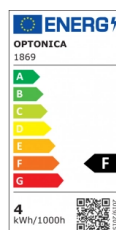

OPTONICA

LED-Filament- Glühbirne E27 G45

Leistung **Lichtfarbe**

- 4W

Warmweiß

Stamps

Technische Spezifikation

Katalognummer	1869
Brand	Optonica
Product Code	SP4-A4
Socket	E27
Power	4W
Energy Consumption	4 kWh/1000h
Input voltage	AC175-265V
Flux	400 lm
FLUX per watt	100lm/W
IP	20
Dimmable	No
Correlated Color Temperature	2700K
Light Color	Warmweiß
Wattage Equivalent	32W
EAN Code	3800156618695
Energy Efficiency Label	F

Beam angle	300°
Power Factor	0.5
Power LED	4W
On/Off Cycles	25 000x
Instant On	0.2s
Material	Glass
Operating Frequency	50-60 Hz
Temperature	-20°C / +40°C
Ra ≥	80
Life span	25 000 Hours
Color Code	827
Lumen maintenance at end of service life	70%
Size of product	45x74 mm
Size of package	80x45x45 mm
Size of Box	555x280x185 mm
Items per pack	1
Items per box	100
Gross weight	0,050 kg