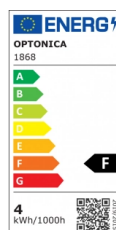

OPTONICA

LED-Filament- Glühbirne E27 G45

Leistung **Lichtfarbe**

- 4W

Neutralweiß

Stamps

Technische Spezifikation

Katalognummer	1868
Brand	Optonica
Product Code	SP4-A4
Socket	E27
Power	4W
Energy Consumption	4 kWh/1000h
Input voltage	AC175-265V
Flux	400 lm
FLUX per watt	100lm/W
IP	20
Dimmable	No
Correlated Color Temperature	4500K
Light Color	Neutralweiß
Wattage Equivalent	32W
EAN Code	3800156618688
Energy Efficiency Label	F

Beam angle	300°
Power Factor	0.5
Power LED	4W
On/Off Cycles	25 000x
Instant On	0.2s
Material	Glass
Operating Frequency	50-60 Hz
Temperature	-20°C / +40°C
Ra ≥	80
Life span	25 000 Hours
Color Code	845
Lumen maintenance at end of service life	70%
Size of product	45x74 mm
Size of package	80x45x45 mm
Size of Box	555x280x185 mm
Items per pack	1
Items per box	100
Gross weight	0,050 kg