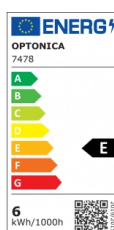

OPTONICA

LED Wandleuchte Epistar 6W Weißer Körper Drehbar

Leistung **Lichtfarbe**

• 6W

Neutralweiß

Stamps

Technische Spezifikation

Katalognummer	7478
Brand	Optonica
Product Code	WL6-A4
Power	6W
Energy Consumption	6 kWh/1000h
Input voltage	AC220-240V
Flux	660 lm
FLUX per watt	110lm/W
IP	54
Dimmable	No
Correlated Color Temperature	4000K
Light Color	Neutralweiß
Wattage Equivalent	44W
EAN Code	3800156674783
Energy Efficiency Label	E
Beam angle	120°

Power Factor	0.5
On/Off Cycles	25 000x
Instant On	0.1s
Material	Aluminium
Operating Frequency	50-60 Hz
Temperature	-20°C / +40°C
Ra ≥	80
Life span	25 000 Hours
Color Code	840
Body Color	White
Mount Type	Wall Installation
Lumen maintenance at end of service life	70%
Size of product	110x96x54 mm
Size of package	125x105x75 mm
Items per pack	1
Items per box	20
Color Of The Shell	White
Gross weight	0,600 kg