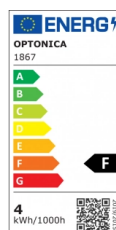

OPTONICA

LED-Filament- Glühbirne E27 G45

Leistung **Lichtfarbe**

- 4W

Kaltweiß

Stamps

Technische Spezifikation

| | |
|-------------------------------------|---------------|
| Katalognummer | 1867 |
| Brand | Optonica |
| Product Code | SP4-A4 |
| Socket | E27 |
| Power | 4W |
| Energy Consumption | 4 kWh/1000h |
| Input voltage | AC175-265V |
| Flux | 400 lm |
| FLUX per watt | 100lm/W |
| IP | 20 |
| Dimmable | No |
| Correlated Color Temperature | 6000K |
| Light Color | Kaltweiß |
| Wattage Equivalent | 32W |
| EAN Code | 3800156618671 |
| Energy Efficiency Label | F |

| | |
|---|----------------|
| Beam angle | 300° |
| Power Factor | 0.5 |
| Power LED | 4W |
| On/Off Cycles | 25 000x |
| Instant On | 0.2s |
| Material | Glass |
| Operating Frequency | 50-60 Hz |
| Temperature | -20°C / +40°C |
| Ra ≥ | 80 |
| Life span | 25 000 Hours |
| Weight of Product | 40 gr. |
| Color Code | 860 |
| Lumen maintenance at end of service life | 70% |
| Size of product | 45x74 mm |
| Size of package | 80x45x45 mm |
| Size of Box | 555x280x185 mm |
| Items per pack | 1 |
| Items per box | 100 |