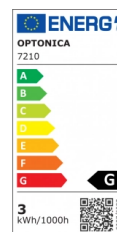

OPTONICA

LED Notlicht 3W 3 Stunden Notbetrieb

Leistung **Lichtfarbe**

- 3W

Kaltweiß

Stamps

Technische Spezifikation

Katalognummer	7210
Brand	Optonica
Product Code	WW1-A3

Power	3W
Energy Consumption	3 kWh/1000h
Input voltage	AC220-240V
Flux	120 lm
FLUX per watt	40lm/W
IP	20
Correlated Color Temperature	6000K
Light Color	Kaltweiß
EAN Code	3800156672109
Energy Efficiency Label	G
Hole Size	34 mm
Power Factor	0.5
On/Off Cycles	25 000x
Instant On	0.1s
Operating Frequency	50-60 Hz
Temperature	-20°C / +40°C
Life span	25 000 Hours
Color Code	860

Body Color	White
Lumen maintenance at end of service life	70%
Size of package	200x9x45 mm
Items per pack	1
Items per box	20
Battery life	3 Hours
Color Of The Shell	White
Emergency Mode	3-hours Emergency Duration
Battery	3.6V/1800mAh
Battery size	13 cm
Battery+Cable	28 cm
Mounting Plates	3x2.3x2.5 cm
Base	15 cm
LED Body Diameter	90 cm
Total length LED body + Base + Cable	4 cm
Gross weight	0,310 kg
Net weight	0,257 kg
Warranty	2 Years