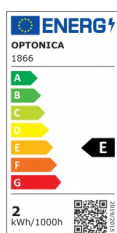

OPTONICA

LED Филамент E27 G45

Мощност

- 2W

Цвят на светлината

Топла светлина

Stamps

Техническа Спецификация

Каталожен Номер	1866
Brand	Optonica
Product Code	SP2-A2
Socket	E27
Power	2W
Energy Consumption	2 kWh/1000h
Input voltage	AC175-265V
Flux	250 lm
FLUX per watt	125lm/W
IP	20
Dimmable	No
Correlated Color Temperature	2700K
Light Color	Топла светлина
Wattage Equivalent	25W
EAN Code	3800156618664
Energy Efficiency Label	E

Beam angle	300°
Power Factor	0.5
Power LED	2W
On/Off Cycles	25 000x
Instant On	0.2s
Material	Glass
Operating Frequency	50-60 Hz
Temperature	-20°C / +40°C
Ra ≥	80
Life span	25 000 Hours
Color Code	827
Lumen maintenance at end of service life	70%
Size of product	φ45x75 mm
Size of package	80x45x45 mm
Size of Box	555x280x185 mm
Items per pack	1
Items per box	100
Gross weight	0,030 kg