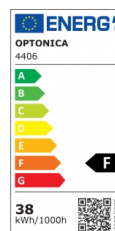

OPTONICA

LED Streifen 2210 Hochleistung 24V IP20

Leistung **Lichtfarbe**

• 38W/m

Warmweiß

Stamps

Technische Spezifikation

Katalognummer	4406
Brand	Optonica
Product Code	ST2110-A1
Power	38W/m
Energy Consumption	38kWh/m /1000h
Input voltage	DC24V
Flux	3400lm/m
IP	20
Dimmable	Yes
Correlated Color Temperature	3000K
Light Color	Warmweiß
EAN Code	3800156644069
Energy Efficiency Label	F
Beam angle	120°
Power Factor	0.9
On/Off Cycles	100 000x

Instant On	0.1s
Material	Flex PCB
Operating Frequency	50-60 Hz
Temperature	-20°C / +40°C
Ra ≥	90
Life span	25 000 Hours
Weight of Product	129 gr./roll
Color Code	830
LED Type	SMD
LEDs/m	700
Power per meter	38W
Roll	5 m
Lumen maintenance at end of service life	70%
Size of product	10x2 mm
Gross weight	0,131 kg
Net weight	0,019 kg
Warranty	3 Years