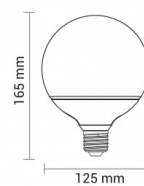

OPTONICA

LED-Filament- Glühbirne G125 E27

Leistung **Lichtfarbe**

- 4W

Neutralweiß

Stamps

Technische Spezifikation

Katalognummer	1863
Brand	Optonica
Product Code	SP4-A4
Socket	E27
Power	4W
Energy Consumption	4 kWh/1000h
Input voltage	AC175-265V
Flux	400 lm
FLUX per watt	100lm/W
IP	20
Dimmable	No
Correlated Color Temperature	4500K
Light Color	Neutralweiß
Wattage Equivalent	32W
EAN Code	3800156618633
Energy Efficiency Label	F

Beam angle	300°
Power Factor	0.5
Power LED	4W
On/Off Cycles	25 000x
Instant On	0.2s
Material	Glass
Operating Frequency	50-60 Hz
Temperature	-20°C / +40°C
Ra ≥	80
Life span	25 000 Hours
Color Code	845
Lumen maintenance at end of service life	70%
Size of product	125x165 mm
Size of package	175x130x125 mm
Items per pack	1
Items per box	50
Gross weight	0,219 kg
Net weight	0,146 kg