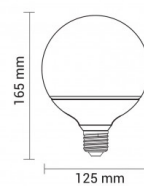

OPTONICA

LED-Filament- Glühbirne G125 E27

Leistung **Lichtfarbe**

- 4W

Warmweiß

Stamps

Technische Spezifikation

Katalognummer	1862
Brand	Optonica
Product Code	SP4-A4
Socket	E27
Power	4W
Energy Consumption	4 kWh/1000h
Input voltage	AC175-265V
Flux	400 lm
FLUX per watt	100lm/W
IP	20
Dimmable	No
Correlated Color Temperature	2700K
Light Color	Warmweiß
Wattage Equivalent	32W
EAN Code	3800156618626
Energy Efficiency Label	F

Beam angle	300°
Power Factor	0.5
Power LED	4W
On/Off Cycles	25 000x
Instant On	0.2s
Material	Glass
Operating Frequency	50-60 Hz
Temperature	-20°C / +40°C
Ra ≥	80
Life span	25 000 Hours
Color Code	827
Lumen maintenance at end of service life	70%
Size of product	125x165 mm
Size of package	175x130x125 mm
Items per pack	1
Items per box	50
Gross weight	0,219 kg
Net weight	0,146 kg