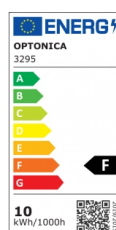

OPTONICA

LED COB Downlight Quadratisch Drehbar

Leistung **Lichtfarbe**

• 10W

Warmweiß

Stamps

Technische Spezifikation

Katalognummer	3295
Brand	Optonica
Product Code	CB10-A1
Power	10W
Energy Consumption	10 kWh/1000h
Input voltage	AC100-240V
Flux	750 lm
FLUX per watt	75lm/W
IP	20
Dimmable	No
Correlated Color Temperature	2700K
Light Color	Warmweiß
Wattage Equivalent	50W
EAN Code	3800156632950
Energy Efficiency Label	F
Beam angle	50°

Hole Size	φ105 mm
Power Factor	0.9
On/Off Cycles	25 000x
Instant On	0.1s
Material	Plastic
Operating Frequency	50-60 Hz
Temperature	-20°C / +40°C
Ra ≥	80
Life span	25 000 Hours
Color Code	827
Body Color	White
Mount Type	Built-In
Lumen maintenance at end of service life	70%
Size of product	115x115x50 mm
Size of package	140x120x70 mm
Items per pack	1
Items per box	50
Color Of The Shell	White