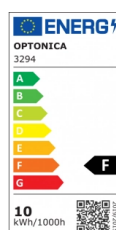

OPTONICA

LED COB Downlight Quadratisch Drehbar

Leistung **Lichtfarbe**

• 10W

Neutralweiß

Stamps

Technische Spezifikation

Katalognummer	3294
Brand	Optonica
Product Code	CB10-A1
Power	10W
Energy Consumption	10 kWh/1000h
Input voltage	AC100-240V
Flux	750 lm
FLUX per watt	75lm/W
IP	20
Dimmable	No
Correlated Color Temperature	4500K
Light Color	Neutralweiß
Wattage Equivalent	50W
EAN Code	3800156632943
Energy Efficiency Label	F
Beam angle	50°

Hole Size	φ105 mm
Power Factor	0.9
On/Off Cycles	25 000x
Instant On	0.1s
Material	Plastic
Operating Frequency	50-60 Hz
Temperature	-20°C / +40°C
Ra ≥	80
Life span	25 000 Hours
Color Code	845
Body Color	White
Mount Type	Built-In
Lumen maintenance at end of service life	70%
Size of product	115x115x50 mm
Size of package	140x120x70 mm
Items per pack	1
Items per box	50
Color Of The Shell	White