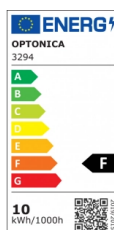

OPTONICA

LED COB Downlight Quadratisch Drehbar

Leistung **Lichtfarbe**

• 10W

Neutralweiß

Stamps

Technische Spezifikation

Katalognummer	3294
Brand	Optonica
Product Code	CB10-A1
Power	10W
Energy Consumption	10 kWh/1000h
Input voltage	AC100-240V
Flux	750 lm
FLUX per watt	75lm/W
IP	20
Dimmable	No
Correlated Color Temperature	4500K
Light Color	Neutralweiß
Wattage Equivalent	50W
EAN Code	3800156632943
Energy Efficiency Label	F
Beam angle	50°

Hole Size	φ105 mm
Power Factor	0.9
On/Off Cycles	25 000x
Instant On	0.1s
Material	Plastic
Operating Frequency	50-60 Hz
Temperature	-20°C / +40°C
Ra ≥	80
Life span	25 000 Hours
Color Code	845
Body Color	White
Mount Type	Built-In
Lumen maintenance at end of service life	70%
Size of product	115x115x50 mm
Size of package	140x120x70 mm
Items per pack	1
Items per box	50
Color Of The Shell	White