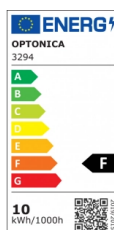

OPTONICA

LED COB Downlight Quadratisch Drehbar

Leistung **Lichtfarbe**

• 10W

Neutralweiß

Stamps

Technische Spezifikation

Katalognummer	3294
Brand	Optonica
Product Code	CB10-A1
Power	10W
Energy Consumption	10 kWh/1000h
Input voltage	AC175-265V
Flux	750 lm
FLUX per watt	75lm/W
IP	20
Dimmable	No
Correlated Color Temperature	4500K
Light Color	Neutralweiß
Wattage Equivalent	50W
EAN Code	3800156632943
Energy Efficiency Label	F
Beam angle	50°

Hole Size	φ105 mm
Power Factor	0.9
On/Off Cycles	25 000x
Instant On	0.1s
Material	Plastic
Operating Frequency	50-60 Hz
Temperature	-20°C / +40°C
Ra ≥	80
Life span	25 000 Hours
Color Code	845
Body Color	White
Mount Type	Built-In
Lumen maintenance at end of service life	70%
Size of product	115x115x50 mm
Size of package	140x120x70 mm
Items per pack	1
Items per box	50
Color Of The Shell	White