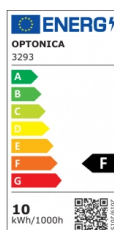

OPTONICA

LED COB Downlight Quadratisch Drehbar

Leistung **Lichtfarbe**

• 10W

Kaltweiß

Stamps

Technische Spezifikation

Katalognummer	3293
Brand	Optonica
Product Code	CB10-A1
Power	10W
Energy Consumption	10 kWh/1000h
Input voltage	AC100-240V
Flux	750 lm
FLUX per watt	75lm/W
IP	20
Dimmable	No
Correlated Color Temperature	6000K
Light Color	Kaltweiß
Wattage Equivalent	50W
EAN Code	3800156632936
Energy Efficiency Label	F
Beam angle	50°

Hole Size	φ105 mm
Power Factor	0.9
On/Off Cycles	25 000x
Instant On	0.1s
Material	Plastic
Operating Frequency	50-60 Hz
Temperature	-20°C / +40°C
Ra ≥	80
Life span	25 000 Hours
Color Code	860
Body Color	White
Mount Type	Built-In
Lumen maintenance at end of service life	70%
Size of product	115x115x50 mm
Size of package	140x120x70 mm
Items per pack	1
Items per box	50
Color Of The Shell	White