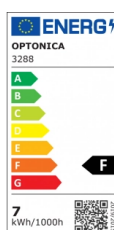

OPTONICA

LED COB Downlight Quadratisch Drehbar

Leistung **Lichtfarbe**

• 7W

Neutralweiß

Stamps

Technische Spezifikation

Katalognummer	3288
Brand	Optonica
Product Code	CB7-A1
Power	7W
Energy Consumption	7 kWh/1000h
Input voltage	AC100-240V
Flux	525 lm
FLUX per watt	75lm/W
IP	20
Dimmable	No
Correlated Color Temperature	4500K
Light Color	Neutralweiß
Wattage Equivalent	45W
EAN Code	3800156632882
Energy Efficiency Label	F
Beam angle	50°

Hole Size	φ75-80 mm
Power Factor	0.9
On/Off Cycles	25 000x
Instant On	0.1s
Material	Plastic
Operating Frequency	50-60 Hz
Temperature	-20°C / +40°C
Ra ≥	80
Life span	25 000 Hours
Color Code	845
Body Color	White
Mount Type	Built-In
Lumen maintenance at end of service life	70%
Size of product	90x90x40 mm
Size of package	115x100x60 mm
Items per pack	1
Items per box	50
Color Of The Shell	White