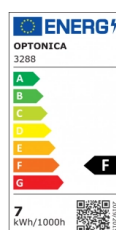

OPTONICA

LED COB Downlight Quadratisch Drehbar

Leistung **Lichtfarbe**

• 7W

Neutralweiß

Stamps

Technische Spezifikation

Katalognummer	3288
Brand	Optonica
Product Code	CB7-A1
Power	7W
Energy Consumption	7 kWh/1000h
Input voltage	AC100-240V
Flux	525 lm
FLUX per watt	75lm/W
IP	20
Dimmable	No
Correlated Color Temperature	4500K
Light Color	Neutralweiß
Wattage Equivalent	45W
EAN Code	3800156632882
Energy Efficiency Label	F
Beam angle	50°

Hole Size	φ75-80 mm
Power Factor	0.9
On/Off Cycles	25 000x
Instant On	0.1s
Material	Plastic
Operating Frequency	50-60 Hz
Temperature	-20°C / +40°C
Ra ≥	80
Life span	25 000 Hours
Color Code	845
Body Color	White
Mount Type	Built-In
Lumen maintenance at end of service life	70%
Size of product	90x90x40 mm
Size of package	115x100x60 mm
Items per pack	1
Items per box	50
Color Of The Shell	White