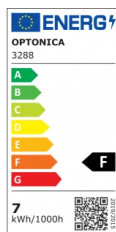

OPTONICA

LED Луна Квадратна Насочваща Се 5W

Мощност

- 7W

Цвят на светлината

Неутрална
светлина

Stamps

Техническа Спецификация

Каталожен Номер	3288
Brand	Optonica
Product Code	CB7-A1
Power	7W
Energy Consumption	7 kWh/1000h
Input voltage	AC175-265V
Flux	525 lm
FLUX per watt	75lm/W
IP	20
Dimmable	No
Correlated Color Temperature	4500K
Light Color	Неутрална светлина
Wattage Equivalent	45W
EAN Code	3800156632882

Energy Efficiency Label	F
Beam angle	50°
Hole Size	φ75-80 mm
Power Factor	0.9
On/Off Cycles	25 000x
Instant On	0.1s
Material	Plastic
Operating Frequency	50-60 Hz
Temperature	-20°C / +40°C
Ra ≥	80
Life span	25 000 Hours
Color Code	845
Body Color	White
Mount Type	Built-In
Lumen maintenance at end of service life	70%
Size of product	90x90x40 mm
Size of package	115x100x60 mm
Items per pack	1

Items per box	50
Color Of The Shell	White
Mounting dimensions	Ø 100 mm
Gross weight	0,100 kg
Net weight	0,076 kg
Warranty	2 Years