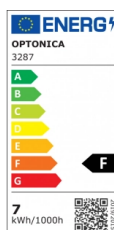

OPTONICA

LED COB Downlight Quadratisch Drehbar

Leistung **Lichtfarbe**

• 7W

Kaltweiß

Stamps

Technische Spezifikation

Katalognummer	3287
Brand	Optonica
Product Code	CB7-A1
Power	7W
Energy Consumption	7 kWh/1000h
Input voltage	AC175-265V
Flux	525 lm
FLUX per watt	75lm/W
IP	20
Dimmable	No
Correlated Color Temperature	6000K
Light Color	Kaltweiß
Wattage Equivalent	45W
EAN Code	3800156632875
Energy Efficiency Label	F
Beam angle	50°

Hole Size	φ75-80 mm
Power Factor	0.9
On/Off Cycles	25 000x
Instant On	0.1s
Material	Plastic
Operating Frequency	50-60 Hz
Temperature	-20°C / +40°C
Ra ≥	80
Life span	25 000 Hours
Color Code	860
Body Color	White
Mount Type	Built-In
Lumen maintenance at end of service life	70%
Size of product	90x90x40 mm
Size of package	115x100x60 mm
Items per pack	1
Items per box	50
Color Of The Shell	White