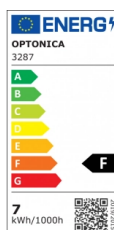

OPTONICA

LED COB Downlight Quadratisch Drehbar

Leistung **Lichtfarbe**

• 7W

Kaltweiß

Stamps

Technische Spezifikation

| | |
|-------------------------------------|---------------|
| Katalognummer | 3287 |
| Brand | Optonica |
| Product Code | CB7-A1 |
| Power | 7W |
| Energy Consumption | 7 kWh/1000h |
| Input voltage | AC100-240V |
| Flux | 525 lm |
| FLUX per watt | 75lm/W |
| IP | 20 |
| Dimmable | No |
| Correlated Color Temperature | 6000K |
| Light Color | Kaltweiß |
| Wattage Equivalent | 45W |
| EAN Code | 3800156632875 |
| Energy Efficiency Label | F |
| Beam angle | 50° |

| | |
|---|---------------|
| Hole Size | φ75-80 mm |
| Power Factor | 0.9 |
| On/Off Cycles | 25 000x |
| Instant On | 0.1s |
| Material | Plastic |
| Operating Frequency | 50-60 Hz |
| Temperature | -20°C / +40°C |
| Ra ≥ | 80 |
| Life span | 25 000 Hours |
| Color Code | 860 |
| Body Color | White |
| Mount Type | Built-In |
| Lumen maintenance at end of service life | 70% |
| Size of product | 90x90x40 mm |
| Size of package | 115x100x60 mm |
| Items per pack | 1 |
| Items per box | 50 |
| Color Of The Shell | White |