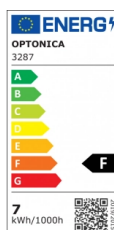

OPTONICA

LED COB Downlight Quadratisch Drehbar

Leistung **Lichtfarbe**

• 7W

Kaltweiß

Stamps

Technische Spezifikation

Katalognummer	3287
Brand	Optonica
Product Code	CB7-A1
Power	7W
Energy Consumption	7 kWh/1000h
Input voltage	AC100-240V
Flux	525 lm
FLUX per watt	75lm/W
IP	20
Dimmable	No
Correlated Color Temperature	6000K
Light Color	Kaltweiß
Wattage Equivalent	45W
EAN Code	3800156632875
Energy Efficiency Label	F
Beam angle	50°

Hole Size	φ75-80 mm
Power Factor	0.9
On/Off Cycles	25 000x
Instant On	0.1s
Material	Plastic
Operating Frequency	50-60 Hz
Temperature	-20°C / +40°C
Ra ≥	80
Life span	25 000 Hours
Color Code	860
Body Color	White
Mount Type	Built-In
Lumen maintenance at end of service life	70%
Size of product	90x90x40 mm
Size of package	115x100x60 mm
Items per pack	1
Items per box	50
Color Of The Shell	White