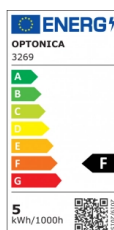

OPTONICA

LED COB Downlight Quadratisch Drehbar

Leistung **Lichtfarbe**

• 5W

Warmweiß

Stamps

Technische Spezifikation

Katalognummer	3269
Brand	Optonica
Product Code	CB5-A1
Power	5W
Energy Consumption	5 kWh/1000h
Input voltage	AC100-240V
Flux	375 lm
FLUX per watt	75lm/W
IP	20
Dimmable	No
Correlated Color Temperature	2700K
Light Color	Warmweiß
Wattage Equivalent	25W
EAN Code	3800156632691
Energy Efficiency Label	F
Beam angle	50°

Hole Size	φ75-80 mm
Power Factor	0.9
On/Off Cycles	25 000x
Instant On	0.1s
Material	Plastic
Operating Frequency	50-60 Hz
Temperature	-20°C / +40°C
Ra ≥	80
Life span	25 000 Hours
Color Code	827
Body Color	White
Mount Type	Built-In
Lumen maintenance at end of service life	70%
Size of product	90x90x40 mm
Size of package	115x100x60 mm
Items per pack	1
Items per box	50
Color Of The Shell	White