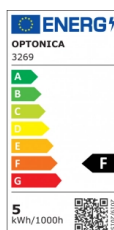

OPTONICA

LED COB Downlight Quadratisch Drehbar

Leistung **Lichtfarbe**

• 5W

Warmweiß

Stamps

Technische Spezifikation

Katalognummer	3269
Brand	Optonica
Product Code	CB5-A1
Power	5W
Energy Consumption	5 kWh/1000h
Input voltage	AC175-265V
Flux	375 lm
FLUX per watt	75lm/W
IP	20
Dimmable	No
Correlated Color Temperature	2700K
Light Color	Warmweiß
Wattage Equivalent	25W
EAN Code	3800156632691
Energy Efficiency Label	F
Beam angle	50°

Hole Size	φ75-80 mm
Power Factor	0.9
On/Off Cycles	25 000x
Instant On	0.1s
Material	Plastic
Operating Frequency	50-60 Hz
Temperature	-20°C / +40°C
Ra ≥	80
Life span	25 000 Hours
Color Code	827
Body Color	White
Mount Type	Built-In
Lumen maintenance at end of service life	70%
Size of product	90x90x40 mm
Size of package	115x100x60 mm
Items per pack	1
Items per box	50
Color Of The Shell	White