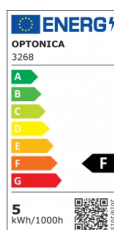

OPTONICA

LED COB Downlight Quadratisch Drehbar

Leistung **Lichtfarbe**

• 5W

Neutralweiß

Stamps

Technische Spezifikation

Katalognummer	3268
Brand	Optonica
Product Code	CB5-A1
Power	5W
Energy Consumption	5 kWh/1000h
Input voltage	AC175-265V
Flux	375 lm
FLUX per watt	75lm/W
IP	20
Dimmable	No
Correlated Color Temperature	4000K
Light Color	Neutralweiß
Wattage Equivalent	25W
EAN Code	3800156632684
Energy Efficiency Label	F
Beam angle	50°

Hole Size	φ75-80 mm
Power Factor	0.9
On/Off Cycles	25 000x
Instant On	0.1s
Material	Plastic
Operating Frequency	50-60 Hz
Temperature	-20°C / +40°C
Ra ≥	80
Life span	25 000 Hours
Color Code	845
Body Color	White
Mount Type	Built-In
Lumen maintenance at end of service life	70%
Size of product	90x90x40 mm
Size of package	115x100x60 mm
Items per pack	1
Items per box	50
Color Of The Shell	White