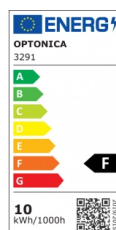

OPTONICA

LED COB Downlight Rund Drehbar

Leistung **Lichtfarbe**

- 10W

Neutralweiß

Stamps

Technische Spezifikation

Katalognummer	3291
Brand	Optonica
Product Code	CB10-A1
Power	10W
Energy Consumption	10 kWh/1000h
Input voltage	AC100-240V
Flux	750 lm
FLUX per watt	75lm/W
IP	20
Dimmable	No
Correlated Color Temperature	4500K
Light Color	Neutralweiß
Wattage Equivalent	50W
EAN Code	3800156632912
Energy Efficiency Label	F
Beam angle	50°

Hole Size	φ105 mm
Power Factor	0.9
On/Off Cycles	25 000x
Instant On	0.1s
Material	Plastic
Operating Frequency	50-60 Hz
Temperature	-20°C / +40°C
Ra ≥	80
Life span	25 000 Hours
Color Code	845
Body Color	White
Lumen maintenance at end of service life	70%
Size of product	φ115x50 mm
Size of package	120x120x70 mm
Items per pack	1
Items per box	50
Color Of The Shell	White
Mounting dimensions	Ø 100 mm