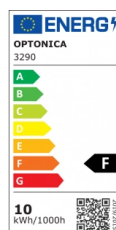

OPTONICA

LED COB Downlight Rund Drehbar

Leistung **Lichtfarbe**

- 10W

Kaltweiß

Stamps

Technische Spezifikation

| | |
|-------------------------------------|---------------|
| Katalognummer | 3290 |
| Brand | Optonica |
| Product Code | CB7-A1 |
| Power | 10W |
| Energy Consumption | 10 kWh/1000h |
| Input voltage | AC100-240V |
| Flux | 750 lm |
| FLUX per watt | 75lm/W |
| IP | 20 |
| Dimmable | No |
| Correlated Color Temperature | 6000K |
| Light Color | Kaltweiß |
| Wattage Equivalent | 50W |
| EAN Code | 3800156632905 |
| Energy Efficiency Label | F |
| Beam angle | 50° |

| | |
|---|---------------|
| Hole Size | φ105 mm |
| Power Factor | 0.9 |
| On/Off Cycles | 25 000x |
| Instant On | 0.1s |
| Material | Plastic |
| Operating Frequency | 50-60 Hz |
| Temperature | -20°C / +40°C |
| Ra ≥ | 80 |
| Life span | 25 000 Hours |
| Color Code | 860 |
| Body Color | White |
| Lumen maintenance at end of service life | 70% |
| Size of product | φ115x50 mm |
| Size of package | 120x120x70 mm |
| Items per pack | 1 |
| Items per box | 50 |
| Color Of The Shell | White |
| Mounting dimensions | Ø 100 mm |