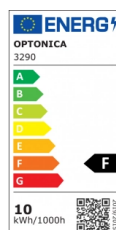

OPTONICA

LED COB Downlight Rund Drehbar

Leistung **Lichtfarbe**

- 10W

Kaltweiß

Stamps

Technische Spezifikation

Katalognummer	3290
Brand	Optonica
Product Code	CB7-A1
Power	10W
Energy Consumption	10 kWh/1000h
Input voltage	AC175-265V
Flux	750 lm
FLUX per watt	75lm/W
IP	20
Dimmable	No
Correlated Color Temperature	6000K
Light Color	Kaltweiß
Wattage Equivalent	50W
EAN Code	3800156632905
Energy Efficiency Label	F
Beam angle	50°

Hole Size	φ105 mm
Power Factor	0.9
On/Off Cycles	25 000x
Instant On	0.1s
Material	Plastic
Operating Frequency	50-60 Hz
Temperature	-20°C / +40°C
Ra ≥	80
Life span	25 000 Hours
Color Code	860
Body Color	White
Lumen maintenance at end of service life	70%
Size of product	φ115x50 mm
Size of package	120x120x70 mm
Items per pack	1
Items per box	50
Color Of The Shell	White
Mounting dimensions	Ø 100 mm