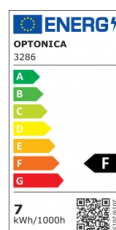

OPTONICA

LED COB Downlight Rund Drehbar

Leistung **Lichtfarbe**

- 7W

Warmweiß

Stamps

Technische Spezifikation

Katalognummer	3286
Brand	Optonica
Product Code	CB7-A1
Power	7W
Energy Consumption	7 kWh/1000h
Input voltage	AC100-240V
Flux	525 lm
FLUX per watt	75lm/W
IP	20
Dimmable	No
Correlated Color Temperature	2700K
Light Color	Warmweiß
Wattage Equivalent	35W
EAN Code	3800156632868
Energy Efficiency Label	F
Beam angle	50°

Hole Size	φ75-80 mm
Power Factor	0.9
On/Off Cycles	25 000x
Instant On	0.1s
Material	Plastic
Operating Frequency	50-60 Hz
Temperature	-20°C / +40°C
Ra ≥	80
Life span	25 000 Hours
Color Code	827
Body Color	White
Lumen maintenance at end of service life	70%
Size of product	φ90x40 mm
Size of package	100x100x60 mm
Items per pack	1
Items per box	50
Color Of The Shell	White
Mounting dimensions	Ø 75 mm