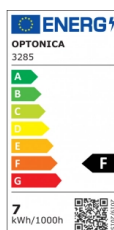

OPTONICA

LED COB Downlight Rund Drehbar

Leistung **Lichtfarbe**

- 7W

Neutralweiß

Stamps

Technische Spezifikation

Katalognummer	3285
Brand	Optonica
Product Code	CB7-A1
Power	7W
Energy Consumption	7 kWh/1000h
Input voltage	AC100-240V
Flux	525 lm
FLUX per watt	75lm/W
IP	20
Dimmable	No
Correlated Color Temperature	4500K
Light Color	Neutralweiß
Wattage Equivalent	35W
EAN Code	3800156632851
Energy Efficiency Label	F
Beam angle	50°

Hole Size	φ75-80 mm
Power Factor	0.9
On/Off Cycles	25 000x
Instant On	0.1s
Material	Plastic
Operating Frequency	50-60 Hz
Temperature	-20°C / +40°C
Ra ≥	80
Life span	25 000 Hours
Color Code	845
Body Color	White
Lumen maintenance at end of service life	70%
Size of product	φ90x40 mm
Size of package	100x100x60 mm
Items per pack	1
Items per box	50
Color Of The Shell	White
Mounting dimensions	Ø 75 mm