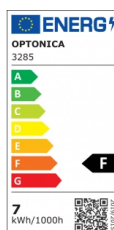

OPTONICA

LED COB Downlight Rund Drehbar

Leistung **Lichtfarbe**

- 7W

Neutralweiß

Stamps

Technische Spezifikation

Katalognummer	3285
Brand	Optonica
Product Code	CB7-A1
Power	7W
Energy Consumption	7 kWh/1000h
Input voltage	AC175-265V
Flux	525 lm
FLUX per watt	75lm/W
IP	20
Dimmable	No
Correlated Color Temperature	4500K
Light Color	Neutralweiß
Wattage Equivalent	35W
EAN Code	3800156632851
Energy Efficiency Label	F
Beam angle	50°

Hole Size	φ75-80 mm
Power Factor	0.9
On/Off Cycles	25 000x
Instant On	0.1s
Material	Plastic
Operating Frequency	50-60 Hz
Temperature	-20°C / +40°C
Ra ≥	80
Life span	25 000 Hours
Color Code	845
Body Color	White
Lumen maintenance at end of service life	70%
Size of product	φ90x40 mm
Size of package	100x100x60 mm
Items per pack	1
Items per box	50
Color Of The Shell	White
Mounting dimensions	Ø 75 mm