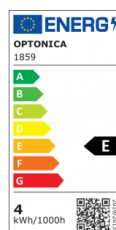

OPTONICA

LED-Filament- Glühbirne A60 E27

Leistung **Lichtfarbe**

- 4W

Warmweiß

Stamps

Technische Spezifikation

Katalognummer	1859
Brand	Optonica
Product Code	SP4-A4
Socket	E27
Power	4W
Energy Consumption	4 kWh/1000h
Input voltage	AC175-265V
Flux	470 lm
FLUX per watt	118 lm/W
IP	20
Dimmable	No
Correlated Color Temperature	2700K
Light Color	Warmweiß
Wattage Equivalent	32W
EAN Code	3800156618596
Energy Efficiency Label	E

Beam angle	300°
Power Factor	0.5
Power LED	4W
On/Off Cycles	25 000x
Instant On	0.2s
Material	Glass
Operating Frequency	50-60 Hz
Temperature	-20°C / +40°C
Ra ≥	80
Life span	25 000 Hours
Color Code	828
Lumen maintenance at end of service life	70%
Size of product	60x106 mm
Size of package	115x60x60 mm
Size of Box	705x360x255 mm
Items per pack	1
Items per box	100
Gross weight	0,050 kg