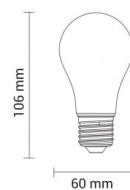

OPTONICA

LED-Filament- Glühbirne A60 E27

Leistung **Lichtfarbe**

• 4W

Warmweiß

Stamps

Technische Spezifikation

Katalognummer	1859
Brand	Optonica
Product Code	SP4-A4
Socket	E27
Power	4W
Energy Consumption	4 kWh/1000h
Input voltage	AC175-265V
Flux	470 lm
FLUX per watt	118 lm/W
IP	20
Dimmable	No
Correlated Color Temperature	2700K
Light Color	Warmweiß
Wattage Equivalent	32W
EAN Code	3800156618596
Energy Efficiency Label	E

Beam angle	300°
Power Factor	0.5
Power LED	4W
On/Off Cycles	25 000x
Instant On	0.2s
Material	Glass
Operating Frequency	50-60 Hz
Temperature	-20°C / +40°C
Ra ≥	80
Life span	25 000 Hours
Color Code	828
Lumen maintenance at end of service life	70%
Size of product	60x106 mm
Size of package	115x60x60 mm
Size of Box	705x360x255 mm
Items per pack	1
Items per box	100
Gross weight	0,050 kg