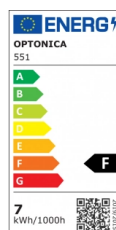

OPTONICA

LED Eingebauter Außenstrahler

Leistung **Lichtfarbe**

- 7W

Warmweiß

Stamps

Technische Spezifikation

Katalognummer	551
Brand	Optonica
Product Code	UN7-A1
Power	7W
Energy Consumption	7 kWh/1000h
Input voltage	AC200-245V
Flux	560 lm
FLUX per watt	80lm/W
IP	65
Dimmable	No
Correlated Color Temperature	2700K
Light Color	Warmweiß
EAN Code	3800156605510
Energy Efficiency Label	F
Beam angle	18°
Power Factor	0.5

On/Off Cycles	25 000x
Instant On	0.1s
Material	Aluminium
Operating Frequency	50-60 Hz
Temperature	-20°C / +40°C
Ra ≥	80
Life span	25 000 Hours
Color Code	827
Mount Type	Built-In
Lumen maintenance at end of service life	70%
Size of product	φ150x93 mm
Size of package	170x170x110 mm
Items per pack	1
Items per box	18
Mounting dimensions	Ø 132 mm
Gross weight	1,500 kg
Net weight	0,730 kg
Warranty	2 Years