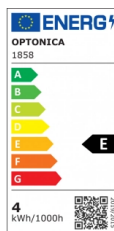

OPTONICA

LED-Filament- Glühbirne A60 E27

Leistung **Lichtfarbe**

- 4W

Neutralweiß

Stamps

Technische Spezifikation

Katalognummer	1858
Brand	Optonica
Product Code	SP4-A4
Socket	E27
Power	4W
Energy Consumption	4 kWh/1000h
Input voltage	AC175-265V
Flux	470 lm
FLUX per watt	118 lm/W
IP	20
Dimmable	No
Correlated Color Temperature	4500K
Light Color	Neutralweiß
Wattage Equivalent	32W
EAN Code	3800156618589
Energy Efficiency Label	E

Beam angle	300°
Power Factor	0.5
Power LED	4W
On/Off Cycles	25 000x
Instant On	0.2s
Material	Glass
Operating Frequency	50-60 Hz
Temperature	-20°C / +40°C
Ra ≥	80
Life span	25 000 Hours
Color Code	845
Lumen maintenance at end of service life	70%
Size of product	60x106 mm
Size of package	115x60x60 mm
Size of Box	705x360x255 mm
Items per pack	1
Items per box	100
Gross weight	0,050 kg