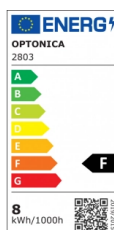

OPTONICA

LED Deckenleuchte Oberflächenmontage

Leistung **Lichtfarbe**

- 8W

Warmweiß

Stamps

Technische Spezifikation

Katalognummer	2803
Brand	Optonica
Product Code	DL8-A2
Power	8W
Energy Consumption	8 kWh/1000h
Input voltage	AC220-240V
Flux	600 lm
FLUX per watt	75lm/W
IP	54
Dimmable	No
Correlated Color Temperature	2700K
Light Color	Warmweiß
Wattage Equivalent	40W
EAN Code	3800156628038
Energy Efficiency Label	F
Beam angle	120°

Power Factor	0.9
On/Off Cycles	25 000x
Instant On	0.1s
Material	Plastic
Operating Frequency	50-60 Hz
Temperature	-20°C / +40°C
Ra ≥	80
Life span	25 000 Hours
Weight of Product	143 gr.
Color Code	827
Body Color	White
Mount Type	Ceiling
Lumen maintenance at end of service life	70%
Size of product	160x90x51 mm
Size of package	165x95x60 mm
Items per pack	1
Items per box	32
Color Of The Shell	White