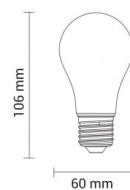

OPTONICA

LED-Filament- Glühbirne A60 E27

Leistung **Lichtfarbe**

• 4W

Kaltweiß

Stamps

Technische Spezifikation

Katalognummer	1857
Brand	Optonica
Product Code	SP4-A4
Socket	E27
Power	4W
Energy Consumption	4 kWh/1000h
Input voltage	AC175-265V
Flux	400 lm
FLUX per watt	120lm/W
IP	20
Dimmable	No
Correlated Color Temperature	6000K
Light Color	Kaltweiß
Wattage Equivalent	32W
EAN Code	3800156618572
Energy Efficiency Label	F

Beam angle	300°
Power Factor	0.5
Power LED	4W
On/Off Cycles	25 000x
Instant On	0.2s
Material	Glass
Operating Frequency	50-60 Hz
Temperature	-20°C / +40°C
Ra ≥	80
Life span	25 000 Hours
Color Code	860
Lumen maintenance at end of service life	70%
Size of product	60x106 mm
Size of package	115x60x60 mm
Size of Box	705x360x255 mm
Items per pack	1
Items per box	100
Gross weight	0,050 kg