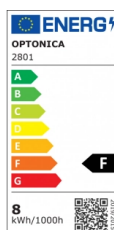

OPTONICA

LED Deckenleuchte Oberflächenmontage

Leistung **Lichtfarbe**

- 8W

Kaltweiß

Stamps

Technische Spezifikation

Katalognummer	2801
Brand	Optonica
Product Code	DL8-A2
Power	8W
Energy Consumption	8 kWh/1000h
Input voltage	AC220-240V
Flux	640 lm
FLUX per watt	80lm/W
IP	54
Dimmable	No
Correlated Color Temperature	6000K
Light Color	Kaltweiß
Wattage Equivalent	40W
EAN Code	3800156628014
Energy Efficiency Label	F
Beam angle	120°

Power Factor	0.9
On/Off Cycles	25 000x
Instant On	0.1s
Material	Plastic
Operating Frequency	50-60 Hz
Temperature	-20°C / +40°C
Ra ≥	80
Life span	25 000 Hours
Color Code	860
Body Color	White
Mount Type	Ceiling
Lumen maintenance at end of service life	70%
Size of product	160x90x51 mm
Size of package	165x95x60 mm
Items per pack	1
Items per box	32
Color Of The Shell	White
Gross weight	0,150 kg