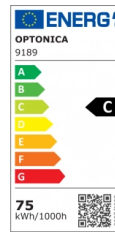

OPTONICA

LED Straßenlampe Moso Treiber BRIDGELUX LED 0- 10V Dimmbar

Leistung Lichtfarbe

• 75W

Kaltweiß

Stamps

Technische Spezifikation

Katalognummer	9189
Brand	Optonica
Product Code	SL75-A3
Power	75W
Energy Consumption	75 kWh/1000h
Input voltage	AC100-240V
Flux	10500 lm
FLUX per watt	140lm/W
IP	66
Dimmable	Yes
Correlated Color Temperature	6000K
Light Color	Kaltweiß
EAN Code	3800156691896
Energy Efficiency Label	C

Beam angle	120°
Hole Size	Ø65 mm
Power Factor	0.95
On/Off Cycles	35 000x
Instant On	0.1s
Material	Aluminium
Operating Frequency	50-60 Hz
Temperature	-20°C / +40°C
Ra ≥	70
Life span	50 000 Hours
Color Code	857
LED Type	Bridgelux
Lumen maintenance at end of service life	70%
Size of product	235mm x 578mm x 95mm
Size of package	580x280x190 mm
Items per pack	1
Items per box	1
Rated Current	0.75A