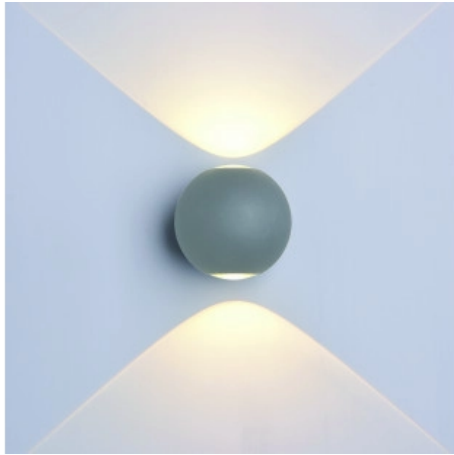

OPTONICA

LED Wandleuchte Rund Grauer Körper

Leistung **Lichtfarbe**

• 6W

Neutralweiß

Stamps

Technische Spezifikation

Katalognummer	7498
Brand	Optonica
Product Code	WL6-A5
Power	6W
Energy Consumption	6 kWh/1000h
Input voltage	AC220-240V
Flux	660 lm
FLUX per watt	110lm/W
IP	54
Dimmable	No
Correlated Color Temperature	4000K
Light Color	Neutralweiß
Wattage Equivalent	44W
EAN Code	3800156674981
Energy Efficiency Label	E
Beam angle	90°

Power Factor	0.9
On/Off Cycles	25 000x
Instant On	0.1s
Material	Aluminium
Operating Frequency	50-60 Hz
Temperature	-20°C / +40°C
Life span	25 000 Hours
Color Code	840
Body Color	Gray
LED Type	Cree
Lumen maintenance at end of service life	70%
Size of product	φ110 mm
Size of package	115x115x115 mm
Items per pack	1
Items per box	20
Color Of The Shell	Grey
Gross weight	0,700 kg
Net weight	0,640 kg