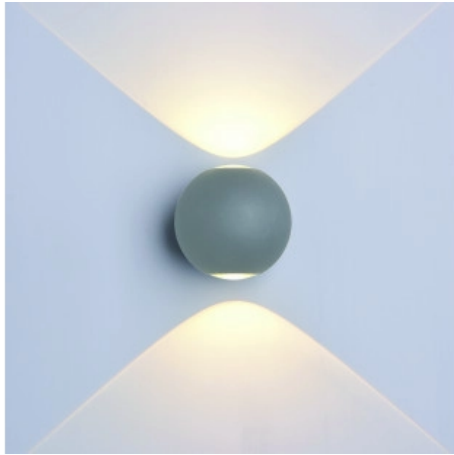

OPTONICA

LED Wandleuchte Rund Grauer Körper

Leistung **Lichtfarbe**

• 6W

Warmweiß

Stamps

Technische Spezifikation

Katalognummer	7495
Brand	Optonica
Product Code	WL6-A5
Power	6W
Energy Consumption	6 kWh/1000h
Input voltage	AC220-240V
Flux	660 lm
FLUX per watt	110lm/W
IP	54
Dimmable	No
Correlated Color Temperature	3000K
Light Color	Warmweiß
Wattage Equivalent	44W
EAN Code	3800156674950
Energy Efficiency Label	E
Beam angle	90°

Power Factor	0.9
On/Off Cycles	25 000x
Instant On	0.1s
Material	Aluminium
Operating Frequency	50-60 Hz
Temperature	-20°C / +40°C
Life span	25 000 Hours
Color Code	830
Body Color	Gray
LED Type	Cree
Lumen maintenance at end of service life	70%
Size of product	φ110 mm
Size of package	115x115x115 mm
Items per pack	1
Items per box	20
Color Of The Shell	Grey
Gross weight	0,700 kg
Net weight	0,640 kg