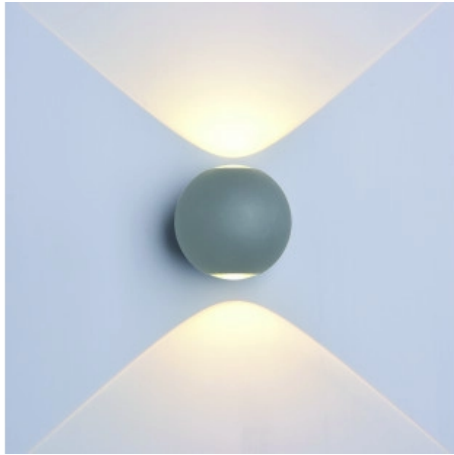

OPTONICA

LED Wandleuchte Rund Grauer Körper

Leistung **Lichtfarbe**

- 6W

Warmweiß

Stamps

Technische Spezifikation

Katalognummer	7495
Brand	Optonica
Product Code	WL6-A5
Power	6W
Energy Consumption	6 kWh/1000h
Input voltage	AC220-240V
Flux	660 lm
FLUX per watt	110lm/W
IP	54
Dimmable	No
Correlated Color Temperature	3000K
Light Color	Warmweiß
Wattage Equivalent	44W
EAN Code	3800156674950
Energy Efficiency Label	E
Beam angle	90°

Power Factor	0.9
On/Off Cycles	25 000x
Instant On	0.1s
Material	Aluminium
Operating Frequency	50-60 Hz
Temperature	-20°C / +40°C
Life span	25 000 Hours
Color Code	830
Body Color	Gray
LED Type	Cree
Lumen maintenance at end of service life	70%
Size of product	φ110 mm
Size of package	115x115x115 mm
Items per pack	1
Items per box	20
Color Of The Shell	Grey
Gross weight	0,700 kg
Net weight	0,640 kg