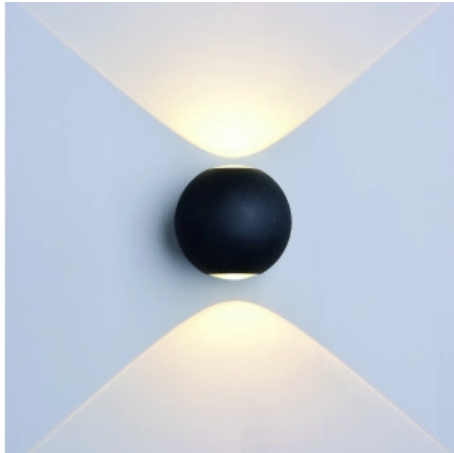

OPTONICA

LED Wandleuchte Rund Schwarzer Körper

Leistung **Lichtfarbe**

• 6W

Neutralweiß

Stamps

Technische Spezifikation

Katalognummer	7497
Brand	Optonica
Product Code	WL6-A5
Power	6W
Energy Consumption	6 kWh/1000h
Input voltage	AC220-240V
Flux	660 lm
FLUX per watt	110lm/W
IP	54
Dimmable	No
Correlated Color Temperature	4000K
Light Color	Neutralweiß
Wattage Equivalent	44W
EAN Code	3800156674974
Energy Efficiency Label	E
Beam angle	90°

Power Factor	0.9
On/Off Cycles	25 000x
Instant On	0.1s
Material	Aluminium
Operating Frequency	50-60 Hz
Temperature	-20°C / +40°C
Life span	25 000 Hours
Color Code	840
Body Color	Black
LED Type	Cree
Lumen maintenance at end of service life	70%
Size of product	φ110 mm
Size of package	115x115x115 mm
Color Of The Shell	Black
Gross weight	0,700 kg
Net weight	0,640 kg
Warranty	2 Years