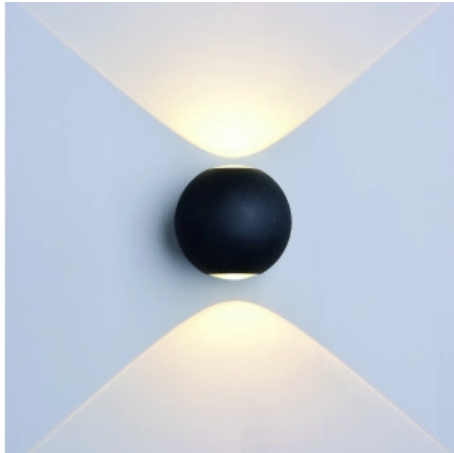

OPTONICA

LED Wandleuchte Rund Schwarzer Körper

Leistung **Lichtfarbe**

• 6W

Warmweiß

Stamps

Technische Spezifikation

Katalognummer	7494
Brand	Optonica
Product Code	WL6-A5
Power	6W
Energy Consumption	6 kWh/1000h
Input voltage	AC220-240V
Flux	660 lm
FLUX per watt	110lm/W
IP	54
Dimmable	No
Correlated Color Temperature	3000K
Light Color	Warmweiß
Wattage Equivalent	44W
EAN Code	3800156674943
Energy Efficiency Label	E
Beam angle	90°

Power Factor	0.9
On/Off Cycles	25 000x
Instant On	0.1s
Material	Aluminium
Operating Frequency	50-60 Hz
Temperature	-20°C / +40°C
Life span	25 000 Hours
Color Code	830
Body Color	Black
LED Type	Cree
Lumen maintenance at end of service life	70%
Size of product	φ110 mm
Size of package	115x115x115 mm
Items per pack	1
Items per box	20
Color Of The Shell	Black
Gross weight	0,700 kg
Net weight	0,640 kg