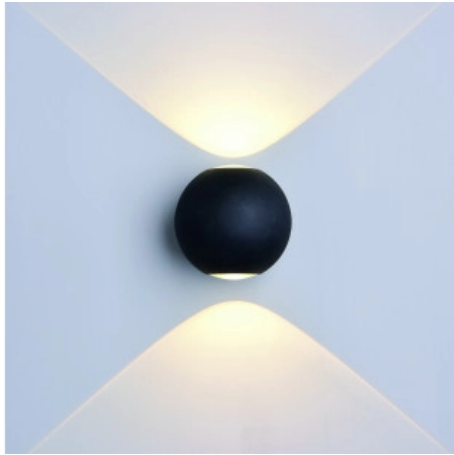

OPTONICA

LED Wandleuchte Rund Schwarzer Körper

Leistung **Lichtfarbe**

• 6W

Warmweiß

Stamps

Technische Spezifikation

Katalognummer	7494
Brand	Optonica
Product Code	WL6-A5
Power	6W
Energy Consumption	6 kWh/1000h
Input voltage	AC220-240V
Flux	660 lm
FLUX per watt	110lm/W
IP	54
Dimmable	No
Correlated Color Temperature	3000K
Light Color	Warmweiß
Wattage Equivalent	44W
EAN Code	3800156674943
Energy Efficiency Label	E
Beam angle	90°

Power Factor	0.9
On/Off Cycles	25 000x
Instant On	0.1s
Material	Aluminium
Operating Frequency	50-60 Hz
Temperature	-20°C / +40°C
Life span	25 000 Hours
Color Code	830
Body Color	Black
LED Type	Cree
Lumen maintenance at end of service life	70%
Size of product	φ110 mm
Size of package	115x115x115 mm
Items per pack	1
Items per box	20
Color Of The Shell	Black
Gross weight	0,700 kg
Net weight	0,640 kg