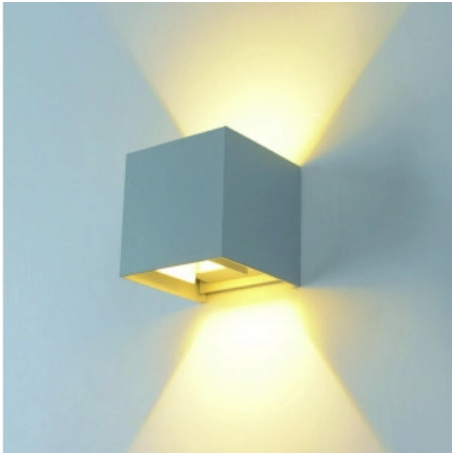

OPTONICA

LED Wandleuchte Grauer Körper Quadratisch

Leistung **Lichtfarbe**

- 12W

Neutralweiß

Stamps

Technische Spezifikation

Katalognummer	7462
Brand	Optonica
Product Code	WL12-A1
Power	12W
Energy Consumption	12 kWh/1000h
Input voltage	AC220-240V
Flux	1320 lm
FLUX per watt	110lm/W
IP	54
Dimmable	No
Correlated Color Temperature	4000K
Light Color	Neutralweiß
Wattage Equivalent	88W
EAN Code	3800156674622
Energy Efficiency Label	E
Beam angle	Adjustable 0°-90°

Power Factor	0.9
On/Off Cycles	25 000x
Instant On	0.1s
Material	Aluminium
Operating Frequency	50-60 Hz
Temperature	-20°C / +40°C
Life span	25 000 Hours
Color Code	840
Body Color	Gray
LED Type	Epistar
Lumen maintenance at end of service life	70%
Size of product	100x100x100 mm
Size of package	115x115x115 mm
Items per pack	1
Items per box	20
Color Of The Shell	Grey
Gross weight	0,660 kg
Net weight	0,600 kg