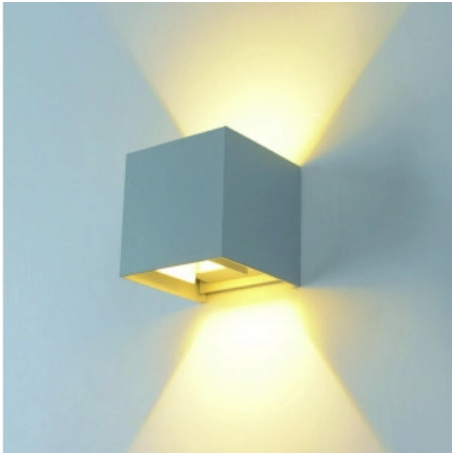

OPTONICA

LED Wandleuchte Grauer Körper Quadratisch

Leistung **Lichtfarbe**

- 6W

Neutralweiß

Stamps

Technische Spezifikation

Katalognummer	7456
Brand	Optonica
Product Code	WL6-A1
Power	6W
Energy Consumption	6 kWh/1000h
Input voltage	AC220-240V
Flux	660 lm
FLUX per watt	110lm/W
IP	54
Dimmable	No
Correlated Color Temperature	4000K
Light Color	Neutralweiß
Wattage Equivalent	44W
EAN Code	3800156674561
Energy Efficiency Label	E
Beam angle	Adjustable 0°-90°

Power Factor	0.9
On/Off Cycles	25 000x
Instant On	0.1s
Material	Aluminium
Operating Frequency	50-60 Hz
Temperature	-20°C / +40°C
Life span	25 000 Hours
Color Code	840
Body Color	Gray
LED Type	Epistar
Lumen maintenance at end of service life	70%
Size of product	100x100x100 mm
Size of package	115x115x115 mm
Items per pack	1
Items per box	20
Color Of The Shell	Grey
Gross weight	0,660 kg
Net weight	0,600 kg