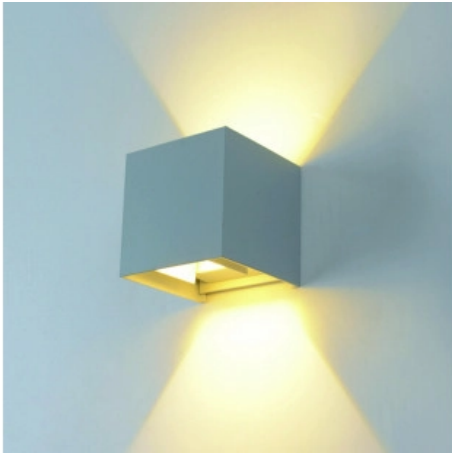

OPTONICA

LED Wandleuchte Grauer Körper Quadratisch

Leistung **Lichtfarbe**

• 6W

Warmweiß

Stamps

Technische Spezifikation

Katalognummer	7453
Brand	Optonica
Product Code	WL6-A1
Power	6W
Energy Consumption	6 kWh/1000h
Input voltage	AC220-240V
Flux	660 lm
FLUX per watt	110lm/W
IP	54
Dimmable	No
Correlated Color Temperature	3000K
Light Color	Warmweiß
Wattage Equivalent	44W
EAN Code	3800156674530
Energy Efficiency Label	E
Beam angle	Adjustable 0°-90°

Power Factor	0.9
On/Off Cycles	25 000x
Instant On	0.1s
Material	Aluminium
Operating Frequency	50-60 Hz
Temperature	-20°C / +40°C
Life span	25 000 Hours
Color Code	830
Body Color	Gray
LED Type	Epistar
Lumen maintenance at end of service life	70%
Size of product	100x100x100 mm
Size of package	115x115x115 mm
Items per pack	1
Items per box	20
Color Of The Shell	Grey
Gross weight	0,660 kg
Net weight	0,600 kg