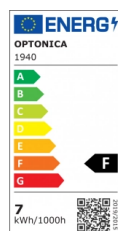

OPTONICA

LED-Spot GU10 38°

Leistung Lichtfarbe

- 7W

Warmweiß

Stamps

Technische Spezifikation

Katalognummer	1940
Brand	Optonica
Product Code	SP7-A3
Socket	GU10
Power	7W
Energy Consumption	7 kWh/1000h
Input voltage	AC175-265V
Flux	560 lm
FLUX per watt	80lm/W
IP	20
Dimmable	No
Correlated Color Temperature	2700K
Light Color	Warmweiß
Wattage Equivalent	56W
EAN Code	3800156619371
Energy Efficiency Label	F
Beam angle	38°
Power Factor	0.5

Power LED	7W
On/Off Cycles	25 000x
Instant On	0.2s
Material	ALU+PC
Operating Frequency	50-60 Hz
Temperature	-20°C / +40°C
Ra ≥	80
Life span	25 000 Hours
Color Code	827
Lumen maintenance at end of service life	70%
Size of product	57x50 mm
Size of package	60x50x50 mm
Size of Box	530x275x145 mm
Items per pack	1
Items per box	100
Candela	1636 cd
Gross weight	0,040 kg
Net weight	0,030 kg