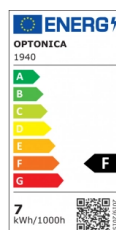

OPTONICA

LED-Spot GU10 38°

Leistung Lichtfarbe

- 7W

Warmweiß

Stamps

Technische Spezifikation

Katalognummer	1940
Brand	Optonica
Product Code	SP7-A3
Socket	GU10
Power	7W
Energy Consumption	7 kWh/1000h
Input voltage	AC175-265V
Flux	560 lm
FLUX per watt	80lm/W
IP	20
Dimmable	No
Correlated Color Temperature	2700K
Light Color	Warmweiß
Wattage Equivalent	56W
EAN Code	3800156619371
Energy Efficiency Label	F
Beam angle	38°
Power Factor	0.5

Power LED	7W
On/Off Cycles	25 000x
Instant On	0.2s
Material	ALU+PC
Operating Frequency	50-60 Hz
Temperature	-20°C / +40°C
Ra ≥	80
Life span	25 000 Hours
Color Code	827
Lumen maintenance at end of service life	70%
Size of product	57x50 mm
Size of package	60x50x50 mm
Size of Box	530x275x145 mm
Items per pack	1
Items per box	100
Candela	1636 cd
Gross weight	0,040 kg
Net weight	0,030 kg