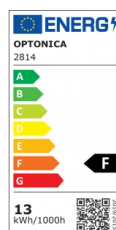

OPTONICA

Soffitto LED di Superficie 120°

Potenza **Colore della luce**

• 13W

Luce calda

Stamps

Specifiche tecniche

| | |
|-------------------------------------|---------------|
| Numero di catalogo | 2814 |
| Brand | Optonica |
| Product Code | DL13-A1 |
| Power | 13W |
| Energy Consumption | 13 kWh/1000h |
| Input voltage | AC220-240V |
| Flux | 1050 lm |
| FLUX per watt | 80lm/W |
| IP | 65 |
| Dimmable | No |
| Correlated Color Temperature | 2700K |
| Light Color | Luce calda |
| Wattage Equivalent | 70W |
| EAN Code | 3800156628144 |
| Energy Efficiency Label | F |
| Beam angle | 120° |

| | |
|---|----------------|
| Power Factor | 0.9 |
| On/Off Cycles | 25 000x |
| Instant On | 0.1s |
| Material | Plastic |
| Operating Frequency | 50-60 Hz |
| Temperature | -20°C / +40°C |
| Ra ≥ | 80 |
| Life span | 25 000 Hours |
| Color Code | 827 |
| Body Color | White |
| Lumen maintenance at end of service life | 70% |
| Size of product | φ320x113 mm |
| Size of package | 325x330x110 mm |
| Items per pack | 1 |
| Items per box | 10 |
| Color Of The Shell | White |
| Gross weight | 0,805 kg |
| Net weight | 0,609 kg |