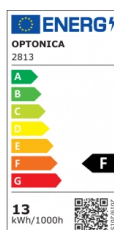

OPTONICA

LED Deckenleuchte Oberflächenmontage 120°

Leistung **Lichtfarbe**

- 13W

Neutralweiß

Stamps

Technische Spezifikation

Katalognummer	2813
Brand	Optonica
Product Code	DL13-A1
Power	13W
Energy Consumption	13 kWh/1000h
Input voltage	AC220-240V
Flux	1050 lm
FLUX per watt	80lm/W
IP	65
Dimmable	No
Correlated Color Temperature	4500K
Light Color	Neutralweiß
Wattage Equivalent	70W
EAN Code	3800156628137
Energy Efficiency Label	F
Beam angle	120°

Power Factor	0.9
On/Off Cycles	25 000x
Instant On	0.1s
Material	Plastic
Operating Frequency	50-60 Hz
Temperature	-20°C / +40°C
Ra ≥	80
Life span	25 000 Hours
Color Code	845
Body Color	White
Lumen maintenance at end of service life	70%
Size of product	φ320x113 mm
Size of package	325x330x110 mm
Items per pack	1
Items per box	10
Color Of The Shell	White
Gross weight	0,805 kg
Net weight	0,609 kg