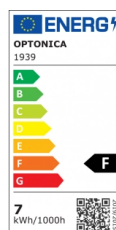

OPTONICA

LED-Spot GU10 38°

Leistung Lichtfarbe

- 7W

Neutralweiß

Stamps

Technische Spezifikation

Katalognummer	1939
Brand	Optonica
Product Code	SP7-A3
Socket	GU10
Power	7W
Energy Consumption	7 kWh/1000h
Input voltage	AC175-265V
Flux	560 lm
FLUX per watt	80lm/W
IP	20
Dimmable	No
Correlated Color Temperature	4500K
Light Color	Neutralweiß
Wattage Equivalent	56W
EAN Code	3800156619364
Energy Efficiency Label	F
Beam angle	38°
Power Factor	0.5

Power LED	7W
On/Off Cycles	25 000x
Instant On	0.2s
Material	ALU+PC
Operating Frequency	50-60 Hz
Temperature	-20°C / +40°C
Ra ≥	80
Life span	25 000 Hours
Color Code	845
Lumen maintenance at end of service life	70%
Size of product	57x50 mm
Size of package	60x50x50 mm
Size of Box	530x275x145 mm
Items per pack	1
Items per box	100
Candela	1636 cd
Gross weight	0,040 kg
Net weight	0,030 kg