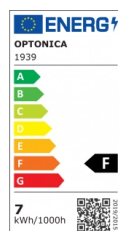

OPTONICA

LED-Spot GU10 38°

Leistung Lichtfarbe

- 7W

Neutralweiß

Stamps

Technische Spezifikation

Katalognummer	1939
Brand	Optonica
Product Code	SP7-A3
Socket	GU10
Power	7W
Energy Consumption	7 kWh/1000h
Input voltage	AC175-265V
Flux	560 lm
FLUX per watt	80lm/W
IP	20
Dimmable	No
Correlated Color Temperature	4500K
Light Color	Neutralweiß
Wattage Equivalent	56W
EAN Code	3800156619364
Energy Efficiency Label	F
Beam angle	38°
Power Factor	0.5

Power LED	7W
On/Off Cycles	25 000x
Instant On	0.2s
Material	ALU+PC
Operating Frequency	50-60 Hz
Temperature	-20°C / +40°C
Ra ≥	80
Life span	25 000 Hours
Color Code	845
Lumen maintenance at end of service life	70%
Size of product	57x50 mm
Size of package	60x50x50 mm
Size of Box	530x275x145 mm
Items per pack	1
Items per box	100
Candela	1636 cd
Gross weight	0,040 kg
Net weight	0,030 kg