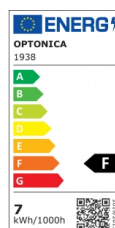

OPTONICA

LED-Spot GU10 38°

Leistung Lichtfarbe

- 7W

Kaltweiß

Stamps

Technische Spezifikation

Katalognummer	1938
Brand	Optonica
Product Code	SP7-A3
Socket	GU10
Power	7W
Energy Consumption	7 kWh/1000h
Input voltage	AC175-265V
Flux	560 lm
FLUX per watt	80lm/W
IP	20
Dimmable	No
Correlated Color Temperature	6000K
Light Color	Kaltweiß
Wattage Equivalent	56W
EAN Code	3800156619388
Energy Efficiency Label	F
Beam angle	38°
Power Factor	0.5

Power LED	7W
On/Off Cycles	25 000x
Instant On	0.2s
Material	ALU+PC
Operating Frequency	50-60 Hz
Temperature	-20°C / +40°C
Ra ≥	80
Life span	25 000 Hours
Color Code	860
Lumen maintenance at end of service life	70%
Size of product	57x50 mm
Size of package	60x50x50 mm
Size of Box	530x275x145 mm
Items per pack	1
Items per box	100
Candela	1636 cd
Gross weight	0,040 kg
Net weight	0,030 kg