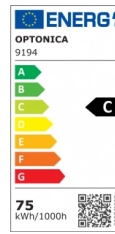

OPTONICA

LED Straßenlampe Mit NEMA Buchse und Fotowiderstand Bridgelux3030 Dimmbar

Leistung **Lichtfarbe**

- 75W

Kaltweiß

Stamps

Technische Spezifikation

Katalognummer	9194
Brand	Optonica
Product Code	SL75-A4
Socket	NEMA
Power	75W
Energy Consumption	75 kWh/1000h
Input voltage	AC100-240V
Flux	10500 lm
FLUX per watt	140lm/W
IP	66
Dimmable	Yes
Correlated Color Temperature	6000K
Light Color	Kaltweiß
EAN Code	3800156691940

Energy Efficiency Label	C
Beam angle	120°
Hole Size	Ø65 mm
Power Factor	0.95
On/Off Cycles	35 000x
Instant On	0.1s
Material	Aluminium
Operating Frequency	50-60 Hz
Temperature	-20°C / +40°C
Ra ≥	70
Life span	50 000 Hours
Color Code	857
LED Type	Bridgelux
Lumen maintenance at end of service life	70%
Size of product	545x245x180 mm
Size of package	580x280x200 mm
Items per pack	1
Items per box	1