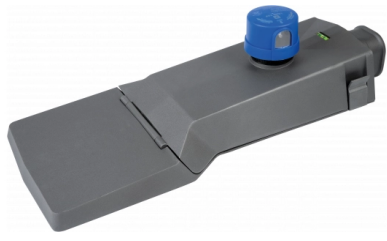

OPTONICA

LED Straßenlampe Mit NEMA Buchse und Fotowiderstand Bridgelux3030 Dimmbar

Leistung **Lichtfarbe**

- 75W

Kaltweiß

Stamps

Technische Spezifikation

Katalognummer	9194
Brand	Optonica
Product Code	SL75-A4
Socket	NEMA
Power	75W
Energy Consumption	75 kWh/1000h
Input voltage	AC100-240V
Flux	10500 lm
FLUX per watt	140lm/W
IP	66
Dimmable	Yes
Correlated Color Temperature	6000K
Light Color	Kaltweiß
EAN Code	3800156691940

Energy Efficiency Label	C
Beam angle	120°
Hole Size	Ø65 mm
Power Factor	0.95
On/Off Cycles	35 000x
Instant On	0.1s
Material	Aluminium
Operating Frequency	50-60 Hz
Temperature	-20°C / +40°C
Ra ≥	70
Life span	50 000 Hours
Color Code	857
LED Type	Bridgelux
Lumen maintenance at end of service life	70%
Size of product	545x245x180 mm
Size of package	580x280x200 mm
Items per pack	1
Items per box	1