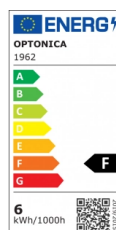

OPTONICA

LED Spot GU10 50° COB Weiß

Leistung **Lichtfarbe**

- 6W

Warmweiß

Stamps

Technische Spezifikation

Katalognummer	1962
Brand	Optonica
Product Code	SP6-A4
Socket	GU10
Power	6W
Energy Consumption	6 kWh/1000h
Input voltage	AC220-240V
Flux	480 lm
FLUX per watt	80lm/W
IP	20
Dimmable	No
Correlated Color Temperature	2700K
Light Color	Warmweiß
Wattage Equivalent	35W
EAN Code	3800156619623
Energy Efficiency Label	F

Beam angle	50°
Power Factor	0.5
On/Off Cycles	25 000x
Instant On	0.1s
Material	ALU+PC
Operating Frequency	50-60 Hz
Temperature	-20°C / +40°C
Life span	25 000 Hours
Color Code	827
LED Type	COB
Lumen maintenance at end of service life	70%
Size of product	φ50x55 mm
Size of package	70x55x55 mm
Items per pack	1
Items per box	100
Color Of The Shell	White
Gross weight	0,060 kg
Net weight	0,050 kg