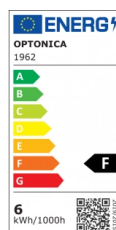

OPTONICA

LED Spot GU10 50° COB Weiß

Leistung **Lichtfarbe**

• 6W

Warmweiß

Stamps

Technische Spezifikation

Katalognummer	1962
Brand	Optonica
Product Code	SP6-A4
Socket	GU10
Power	6W
Energy Consumption	6 kWh/1000h
Input voltage	AC220-240V
Flux	480 lm
FLUX per watt	80lm/W
IP	20
Dimmable	No
Correlated Color Temperature	2700K
Light Color	Warmweiß
Wattage Equivalent	35W
EAN Code	3800156619623
Energy Efficiency Label	F

Beam angle	50°
Power Factor	0.5
On/Off Cycles	25 000x
Instant On	0.1s
Material	ALU+PC
Operating Frequency	50-60 Hz
Temperature	-20°C / +40°C
Life span	25 000 Hours
Color Code	827
LED Type	COB
Lumen maintenance at end of service life	70%
Size of product	φ50x55 mm
Size of package	70x55x55 mm
Items per pack	1
Items per box	100
Color Of The Shell	White
Gross weight	0,060 kg
Net weight	0,050 kg