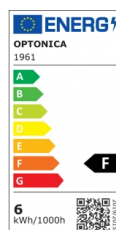

OPTONICA

LED Spot GU10 50° COB Weiß

Leistung **Lichtfarbe**

- 6W

Neutralweiß

Stamps

Technische Spezifikation

Katalognummer	1961
Brand	Optonica
Product Code	SP6-A4
Socket	GU10
Power	6W
Energy Consumption	6 kWh/1000h
Input voltage	AC220-240V
Flux	480 lm
FLUX per watt	80lm/W
IP	20
Dimmable	No
Correlated Color Temperature	4500K
Light Color	Neutralweiß
Wattage Equivalent	35W
EAN Code	3800156619616
Energy Efficiency Label	F

Beam angle	50°
Power Factor	0.5
On/Off Cycles	25 000x
Instant On	0.1s
Material	ALU+PC
Operating Frequency	50-60 Hz
Temperature	-20°C / +40°C
Life span	25 000 Hours
Color Code	845
LED Type	COB
Lumen maintenance at end of service life	70%
Size of product	φ50x55 mm
Size of package	70x55x55 mm
Items per pack	1
Items per box	100
Color Of The Shell	White
Gross weight	0,060 kg
Net weight	0,050 kg