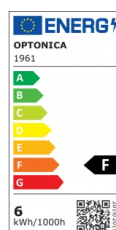

OPTONICA

Spot LED GU10 50° COB Blanc

Puissance

- 6W

Couleur de lumière

Lumière neutre

Stamps

Technical Specification

Reference catalogue	1961
Brand	Optonica
Product Code	SP6-A4
Socket	GU10
Power	6W
Energy Consumption	6 kWh/1000h
Input voltage	AC220-240V
Flux	480 lm
FLUX per watt	80lm/W
IP	20
Dimmable	No
Correlated Color Temperature	4500K
Light Color	Lumière neutre
Wattage Equivalent	35W
EAN Code	3800156619616
Energy Efficiency Label	F

Beam angle	50°
Power Factor	0.5
On/Off Cycles	25 000x
Instant On	0.1s
Material	ALU+PC
Operating Frequency	50-60 Hz
Temperature	-20°C / +40°C
Life span	25 000 Hours
Color Code	845
LED Type	COB
Lumen maintenance at end of service life	70%
Size of product	φ50x55 mm
Size of package	70x55x55 mm
Items per pack	1
Items per box	100
Color Of The Shell	White
Gross weight	0,060 kg
Net weight	0,050 kg