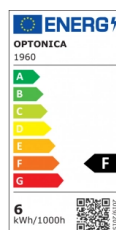

OPTONICA

LED Spot GU10 50° COB Weiß

Leistung **Lichtfarbe**

• 6W

Kaltweiß

Stamps

Technische Spezifikation

Katalognummer	1960
Brand	Optonica
Product Code	SP6-A4
Socket	GU10
Power	6W
Energy Consumption	6 kWh/1000h
Input voltage	AC220-240V
Flux	480 lm
FLUX per watt	80lm/W
IP	20
Dimmable	No
Correlated Color Temperature	6000K
Light Color	Kaltweiß
Wattage Equivalent	35W
EAN Code	3800156619609
Energy Efficiency Label	F

Beam angle	50°
Power Factor	0.5
On/Off Cycles	25 000x
Instant On	0.1s
Material	ALU+PC
Operating Frequency	50-60 Hz
Temperature	-20°C / +40°C
Life span	25 000 Hours
Color Code	860
LED Type	COB
Lumen maintenance at end of service life	70%
Size of product	φ50x55 mm
Size of package	70x55x55 mm
Items per pack	1
Items per box	100
Color Of The Shell	White
Gross weight	0,060 kg
Net weight	0,050 kg