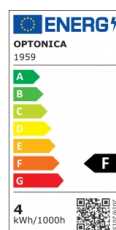

OPTONICA

LED Spot GU10 50° COB Weiß

Leistung **Lichtfarbe**

• 4W

Warmweiß

Stamps

Technische Spezifikation

Katalognummer	1959
Brand	Optonica
Product Code	SP4-A2
Socket	GU10
Power	4W
Energy Consumption	4 kWh/1000h
Input voltage	AC220-240V
Flux	320 lm
FLUX per watt	80lm/W
IP	20
Dimmable	No
Correlated Color Temperature	2700K
Light Color	Warmweiß
Wattage Equivalent	25W
EAN Code	3800156619593
Energy Efficiency Label	F

Beam angle	50°
Power Factor	0.5
On/Off Cycles	25 000x
Instant On	0.1s
Material	ALU+PC
Operating Frequency	50-60 Hz
Temperature	-20°C / +40°C
Life span	25 000 Hours
Color Code	827
LED Type	COB
Lumen maintenance at end of service life	70%
Size of product	φ50x55 mm
Size of package	70x55x55 mm
Items per pack	1
Items per box	100
Color Of The Shell	White
Gross weight	0,060 kg
Net weight	0,050 kg