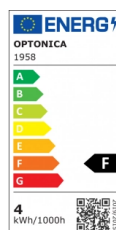

OPTONICA

LED Spot GU10 50° COB Weiß

Leistung **Lichtfarbe**

- 4W

Neutralweiß

Stamps

Technische Spezifikation

Katalognummer	1958
Brand	Optonica
Product Code	SP4-A2
Socket	GU10
Power	4W
Energy Consumption	4 kWh/1000h
Input voltage	AC220-240V
Flux	320 lm
FLUX per watt	80lm/W
IP	20
Dimmable	No
Correlated Color Temperature	4500K
Light Color	Neutralweiß
Wattage Equivalent	25W
EAN Code	3800156619586
Energy Efficiency Label	F

Beam angle	50°
Power Factor	0.5
On/Off Cycles	25 000x
Instant On	0.1s
Material	ALU+PC
Operating Frequency	50-60 Hz
Temperature	-20°C / +40°C
Life span	25 000 Hours
Color Code	845
LED Type	COB
Lumen maintenance at end of service life	70%
Size of product	φ50x55 mm
Size of package	70x55x55 mm
Items per pack	1
Items per box	100
Color Of The Shell	White
Gross weight	0,060 kg
Net weight	0,050 kg