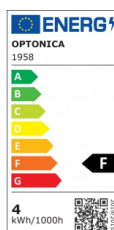

OPTONICA

LED Spot GU10 50° COB Weiß

Leistung **Lichtfarbe**

- 4W

Neutralweiß

Stamps

Technische Spezifikation

Katalognummer	1958
Brand	Optonica
Product Code	SP4-A2
Socket	GU10
Power	4W
Energy Consumption	4 kWh/1000h
Input voltage	AC220-240V
Flux	320 lm
FLUX per watt	80lm/W
IP	20
Dimmable	No
Correlated Color Temperature	4500K
Light Color	Neutralweiß
Wattage Equivalent	25W
EAN Code	3800156619586
Energy Efficiency Label	F

Beam angle	50°
Power Factor	0.5
On/Off Cycles	25 000x
Instant On	0.1s
Material	ALU+PC
Operating Frequency	50-60 Hz
Temperature	-20°C / +40°C
Life span	25 000 Hours
Color Code	845
LED Type	COB
Lumen maintenance at end of service life	70%
Size of product	φ50x55 mm
Size of package	70x55x55 mm
Items per pack	1
Items per box	100
Color Of The Shell	White
Gross weight	0,060 kg
Net weight	0,050 kg