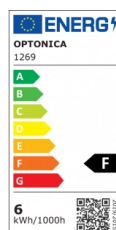

OPTONICA

LED Spot GU10 50° COB

Leistung **Lichtfarbe**

• 6W

Kaltweiß

Stamps

Technische Spezifikation

Katalognummer	1269
Brand	Optonica
Product Code	SP6-A4
Socket	GU10
Power	6W
Energy Consumption	6 kWh/1000h
Input voltage	AC220-240V
Flux	480 lm
FLUX per watt	80lm/W
IP	20
Dimmable	No
Correlated Color Temperature	6000K
Light Color	Kaltweiß
Wattage Equivalent	50W
EAN Code	3800156612693
Energy Efficiency Label	F

Beam angle	50°
Power Factor	0.5
On/Off Cycles	25 000x
Instant On	0.1s
Material	Aluminium
Operating Frequency	50-60 Hz
Temperature	-20°C / +40°C
Life span	25 000 Hours
Color Code	860
Body Color	Silver
LED Type	COB
Lumen maintenance at end of service life	70%
Size of product	φ50x55 mm
Size of package	70x55x55 mm
Items per pack	1
Items per box	100
Color Of The Shell	Silver
Gross weight	0,060 kg