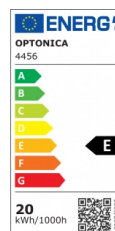

OPTONICA

LED-Streifen 2835 Wasserdicht 3 Jahre Garantie

Leistung **Lichtfarbe**

• 20W/m

Warmweiß

Stamps

Technische Spezifikation

Katalognummer	4456
Brand	Optonica
Product Code	ST2835-A6
Power	20W/m
Energy Consumption	20 kWh/m /1000h
Input voltage	DC12V
Flux	2100 lm/m
IP	65
Dimmable	Yes
Correlated Color Temperature	2800K
Light Color	Warmweiß
EAN Code	3800156644564
Energy Efficiency Label	E
Beam angle	120°
Power Factor	0.95
On/Off Cycles	25 000x

Instant On	0.1s
Material	Flex PCB
Operating Frequency	50-60 Hz
Temperature	-20°C / +40°C
Life span	25 000 Hours
Color Code	828
LED Type	SMD
Lumen maintenance at end of service life	70%
Size of product	12x2 mm
Gross weight	0,029 kg
Net weight	0,0234 kg
Warranty	3 Years