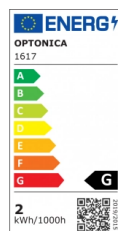

OPTONICA

LED Крушка G4

Мощност

- 2W

Цвят на светлината

Топла светлина

Stamps

Техническа Спецификация

Каталожен Номер	1617
Brand	Optonica
Product Code	SP2-A1
Socket	G4
Power	2W
Energy Consumption	2 kWh/1000h
Input voltage	DC12V
Flux	170 lm
FLUX per watt	85m/W
IP	20
Dimmable	No
Correlated Color Temperature	2800K
Light Color	Топла светлина
Wattage Equivalent	18W
EAN Code	3800156616172
Energy Efficiency Label	G

Beam angle	360°
Power Factor	0.5
Power LED	2W
On/Off Cycles	25 000x
Instant On	0.2s
Material	Plastic
Operating Frequency	50-60 Hz
Temperature	-20°C / +40°C
Ra ≥	80
Life span	25 000 Hours
Color Code	828
Lumen maintenance at end of service life	70%
Size of product	12x37 mm
Size of package	65x20 mm
Size of Box	450x210x240 mm
Items per pack	1
Items per box	500
Gross weight	0,005 kg