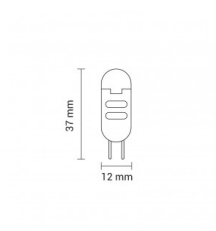

OPTONICA

LED Крушка G4

Мощност

- 2W

Цвят на светлината

Топла светлина

Stamps

Техническа Спецификация

Каталожен Номер	1617
Brand	Optonica
Product Code	SP2-A1
Socket	G4
Power	2W
Energy Consumption	2 kWh/1000h
Input voltage	DC12V
Flux	170 lm
FLUX per watt	85m/W
IP	20
Dimmable	No
Correlated Color Temperature	2800K
Light Color	Топла светлина
Wattage Equivalent	18W
EAN Code	3800156616172
Energy Efficiency Label	G

Beam angle	360°
Power Factor	0.5
Power LED	2W
On/Off Cycles	25 000x
Instant On	0.2s
Material	Plastic
Operating Frequency	50-60 Hz
Temperature	-20°C / +40°C
Ra ≥	80
Life span	25 000 Hours
Color Code	828
Lumen maintenance at end of service life	70%
Size of product	12x37 mm
Size of package	65x20 mm
Size of Box	450x210x240 mm
Items per pack	1
Items per box	500
Gross weight	0,005 kg

Net weight	0,004 kg
Warranty	2 Years