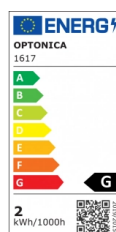

OPTONICA

LED Крушка G4

Мощност

- 2W

Цвят на

светлината

Топла светлина

Stamps

Техническа Спецификация

Каталожен Номер	1617
Brand	Optonica
Product Code	SP2-A1
Socket	G4
Power	2W
Energy Consumption	2 kWh/1000h
Input voltage	DC12V
Flux	170 lm
FLUX per watt	85m/W
IP	20
Dimmable	No
Correlated Color Temperature	2800K
Light Color	Топла светлина
Wattage Equivalent	18W
EAN Code	3800156616172
Energy Efficiency Label	G

Beam angle	360°
Power Factor	0.5
Power LED	2W
On/Off Cycles	25 000x
Instant On	0.2s
Material	Plastic
Operating Frequency	50-60 Hz
Temperature	-20°C / +40°C
Ra ≥	80
Life span	25 000 Hours
Color Code	828
Lumen maintenance at end of service life	70%
Size of product	10x30 mm
Size of package	65x20 mm
Size of Box	450x210x240 mm
Items per pack	1
Items per box	500
Gross weight	0,005 kg