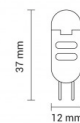

OPTONICA

LED Крушка G4

Мощност

- 2W

Цвят на светлината

Неутрална светлина

Stamps

Техническа Спецификация

Каталожен Номер	1616
Brand	Optonica
Product Code	SP2-A1
Socket	G4
Power	2W
Energy Consumption	2 kWh/1000h
Input voltage	DC12V
Flux	170 lm
FLUX per watt	85m/W
IP	20
Dimmable	No
Correlated Color Temperature	4500K
Light Color	Неутрална светлина
Wattage Equivalent	18W
EAN Code	3800156616165
Energy Efficiency Label	G

Beam angle	360°
Power Factor	0.5
Power LED	2W
On/Off Cycles	25 000x
Instant On	0.2s
Material	Plastic
Operating Frequency	50-60 Hz
Temperature	-20°C / +40°C
Ra ≥	80
Life span	25 000 Hours
Color Code	845
Lumen maintenance at end of service life	70%
Size of product	12x37 mm
Size of package	65x20 mm
Size of Box	450x210x240 mm
Items per pack	1
Items per box	500
Gross weight	0,005 kg