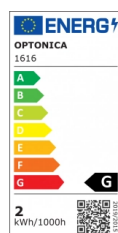

OPTONICA

LED Крушка G4

Мощност

- 2W

Цвят на светлината

Неутрална светлина

Stamps

Техническа Спецификация

Каталожен Номер	1616
Brand	Optonica
Product Code	SP2-A1
Socket	G4
Power	2W
Energy Consumption	2 kWh/1000h
Input voltage	DC12V
Flux	170 lm
FLUX per watt	85m/W
IP	20
Dimmable	No
Correlated Color Temperature	4500K
Light Color	Неутрална светлина
Wattage Equivalent	18W
EAN Code	3800156616165
Energy Efficiency Label	G

Beam angle	360°
Power Factor	0.5
Power LED	2W
On/Off Cycles	25 000x
Instant On	0.2s
Material	Plastic
Operating Frequency	50-60 Hz
Temperature	-20°C / +40°C
Ra ≥	80
Life span	25 000 Hours
Color Code	845
Lumen maintenance at end of service life	70%
Size of product	12x37 mm
Size of package	65x20 mm
Size of Box	450x210x240 mm
Items per pack	1
Items per box	500
Gross weight	0,005 kg