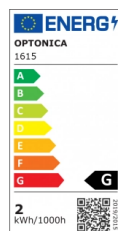

OPTONICA

LED Крушка G4

Мощност

- 2W

Цвят на

светлината

Бяла светлина

Stamps

Техническа Спецификация

Каталожен Номер	1615
Brand	Optonica
Product Code	SP2-A1
Socket	G4
Power	2W
Energy Consumption	2 kWh/1000h
Input voltage	DC12V
Flux	170 lm
FLUX per watt	85m/W
IP	20
Dimmable	No
Correlated Color Temperature	6000K
Light Color	Бяла светлина
Wattage Equivalent	18W
EAN Code	3800156616158
Energy Efficiency Label	G

Beam angle	360°
Power Factor	0.5
Power LED	2W
On/Off Cycles	25 000x
Instant On	0.2s
Material	Plastic
Operating Frequency	50-60 Hz
Temperature	-20°C / +40°C
Ra ≥	80
Life span	25 000 Hours
Color Code	860
Lumen maintenance at end of service life	70%
Size of product	12x37 mm
Size of package	65x20 mm
Size of Box	450x210x240 mm
Items per pack	1
Items per box	500
Gross weight	0,005 kg