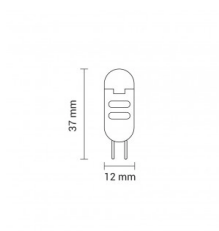

OPTONICA

LED Крушка G4

Мощност

- 2W

Цвят на

светлината

Бяла светлина

Stamps

Техническа Спецификация

Каталожен Номер	1615
Brand	Optonica
Product Code	SP2-A1
Socket	G4
Power	2W
Energy Consumption	2 kWh/1000h
Input voltage	DC12V
Flux	170 lm
FLUX per watt	85m/W
IP	20
Dimmable	No
Correlated Color Temperature	6000K
Light Color	Бяла светлина
Wattage Equivalent	18W
EAN Code	3800156616158
Energy Efficiency Label	G

Beam angle	360°
Power Factor	0.5
Power LED	2W
On/Off Cycles	25 000x
Instant On	0.2s
Material	Plastic
Operating Frequency	50-60 Hz
Temperature	-20°C / +40°C
Ra ≥	80
Life span	25 000 Hours
Color Code	860
Lumen maintenance at end of service life	70%
Size of product	12x37 mm
Size of package	65x20 mm
Size of Box	450x210x240 mm
Items per pack	1
Items per box	500
Gross weight	0,005 kg

Net weight	0,004 kg
Warranty	2 Years