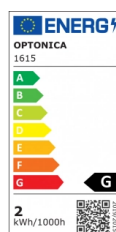

ОПТОНІСА

LED Крушка G4

Мощност

- 2W

Цвят на

светлината

Бяла светлина

Stamps

Техническа Спецификация

Каталожен Номер	1615
Brand	Optonica
Product Code	SP2-A1
Socket	G4
Power	2W
Energy Consumption	2 kWh/1000h
Input voltage	DC12V
Flux	170 lm
FLUX per watt	85m/W
IP	20
Dimmable	No
Correlated Color Temperature	6000K
Light Color	Бяла светлина
Wattage Equivalent	18W
EAN Code	3800156616158
Energy Efficiency Label	G

Beam angle	360°
Power Factor	0.5
Power LED	2W
On/Off Cycles	25 000x
Instant On	0.2s
Material	Plastic
Operating Frequency	50-60 Hz
Temperature	-20°C / +40°C
Ra ≥	80
Life span	25 000 Hours
Color Code	860
Lumen maintenance at end of service life	70%
Size of product	10x30 mm
Size of package	65x20 mm
Size of Box	450x210x240 mm
Items per pack	1
Items per box	500
Gross weight	0,005 kg